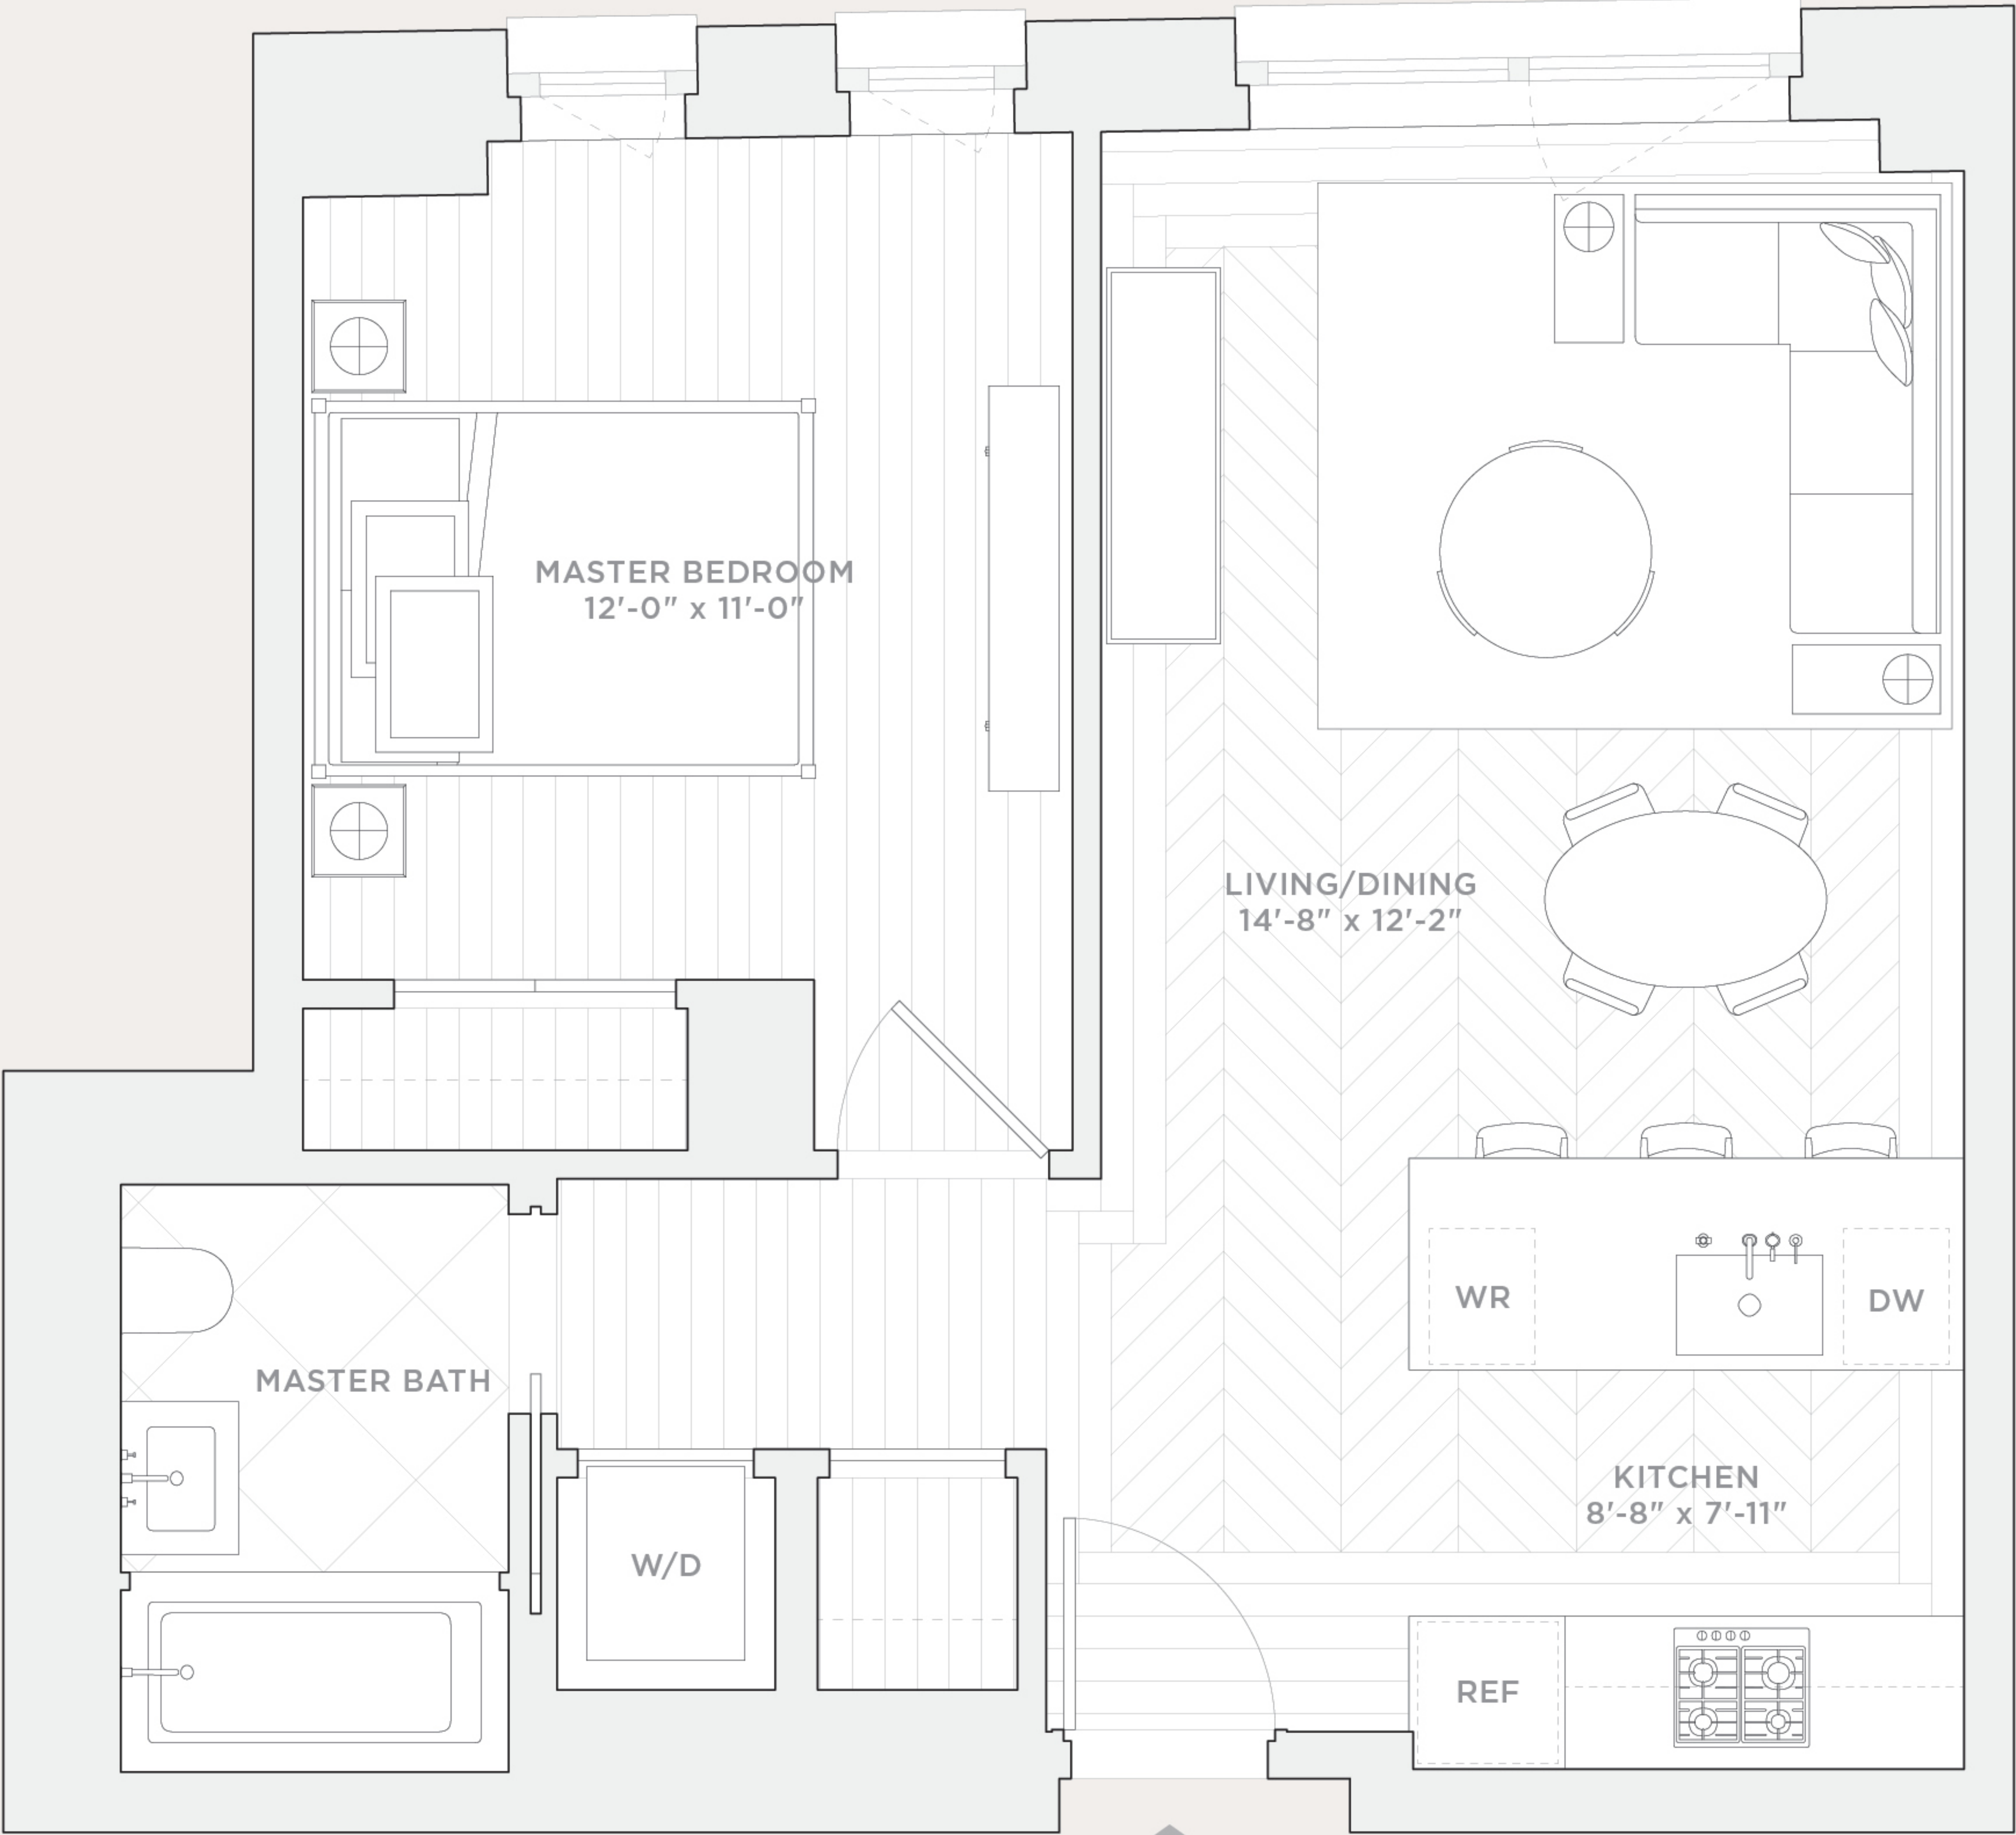

40 BLEECKER

Noho

RESIDENCE
3-5G

1 BEDROOM | 1 BATHROOM
652 SQ.FT. | 60.6 SQ.M.