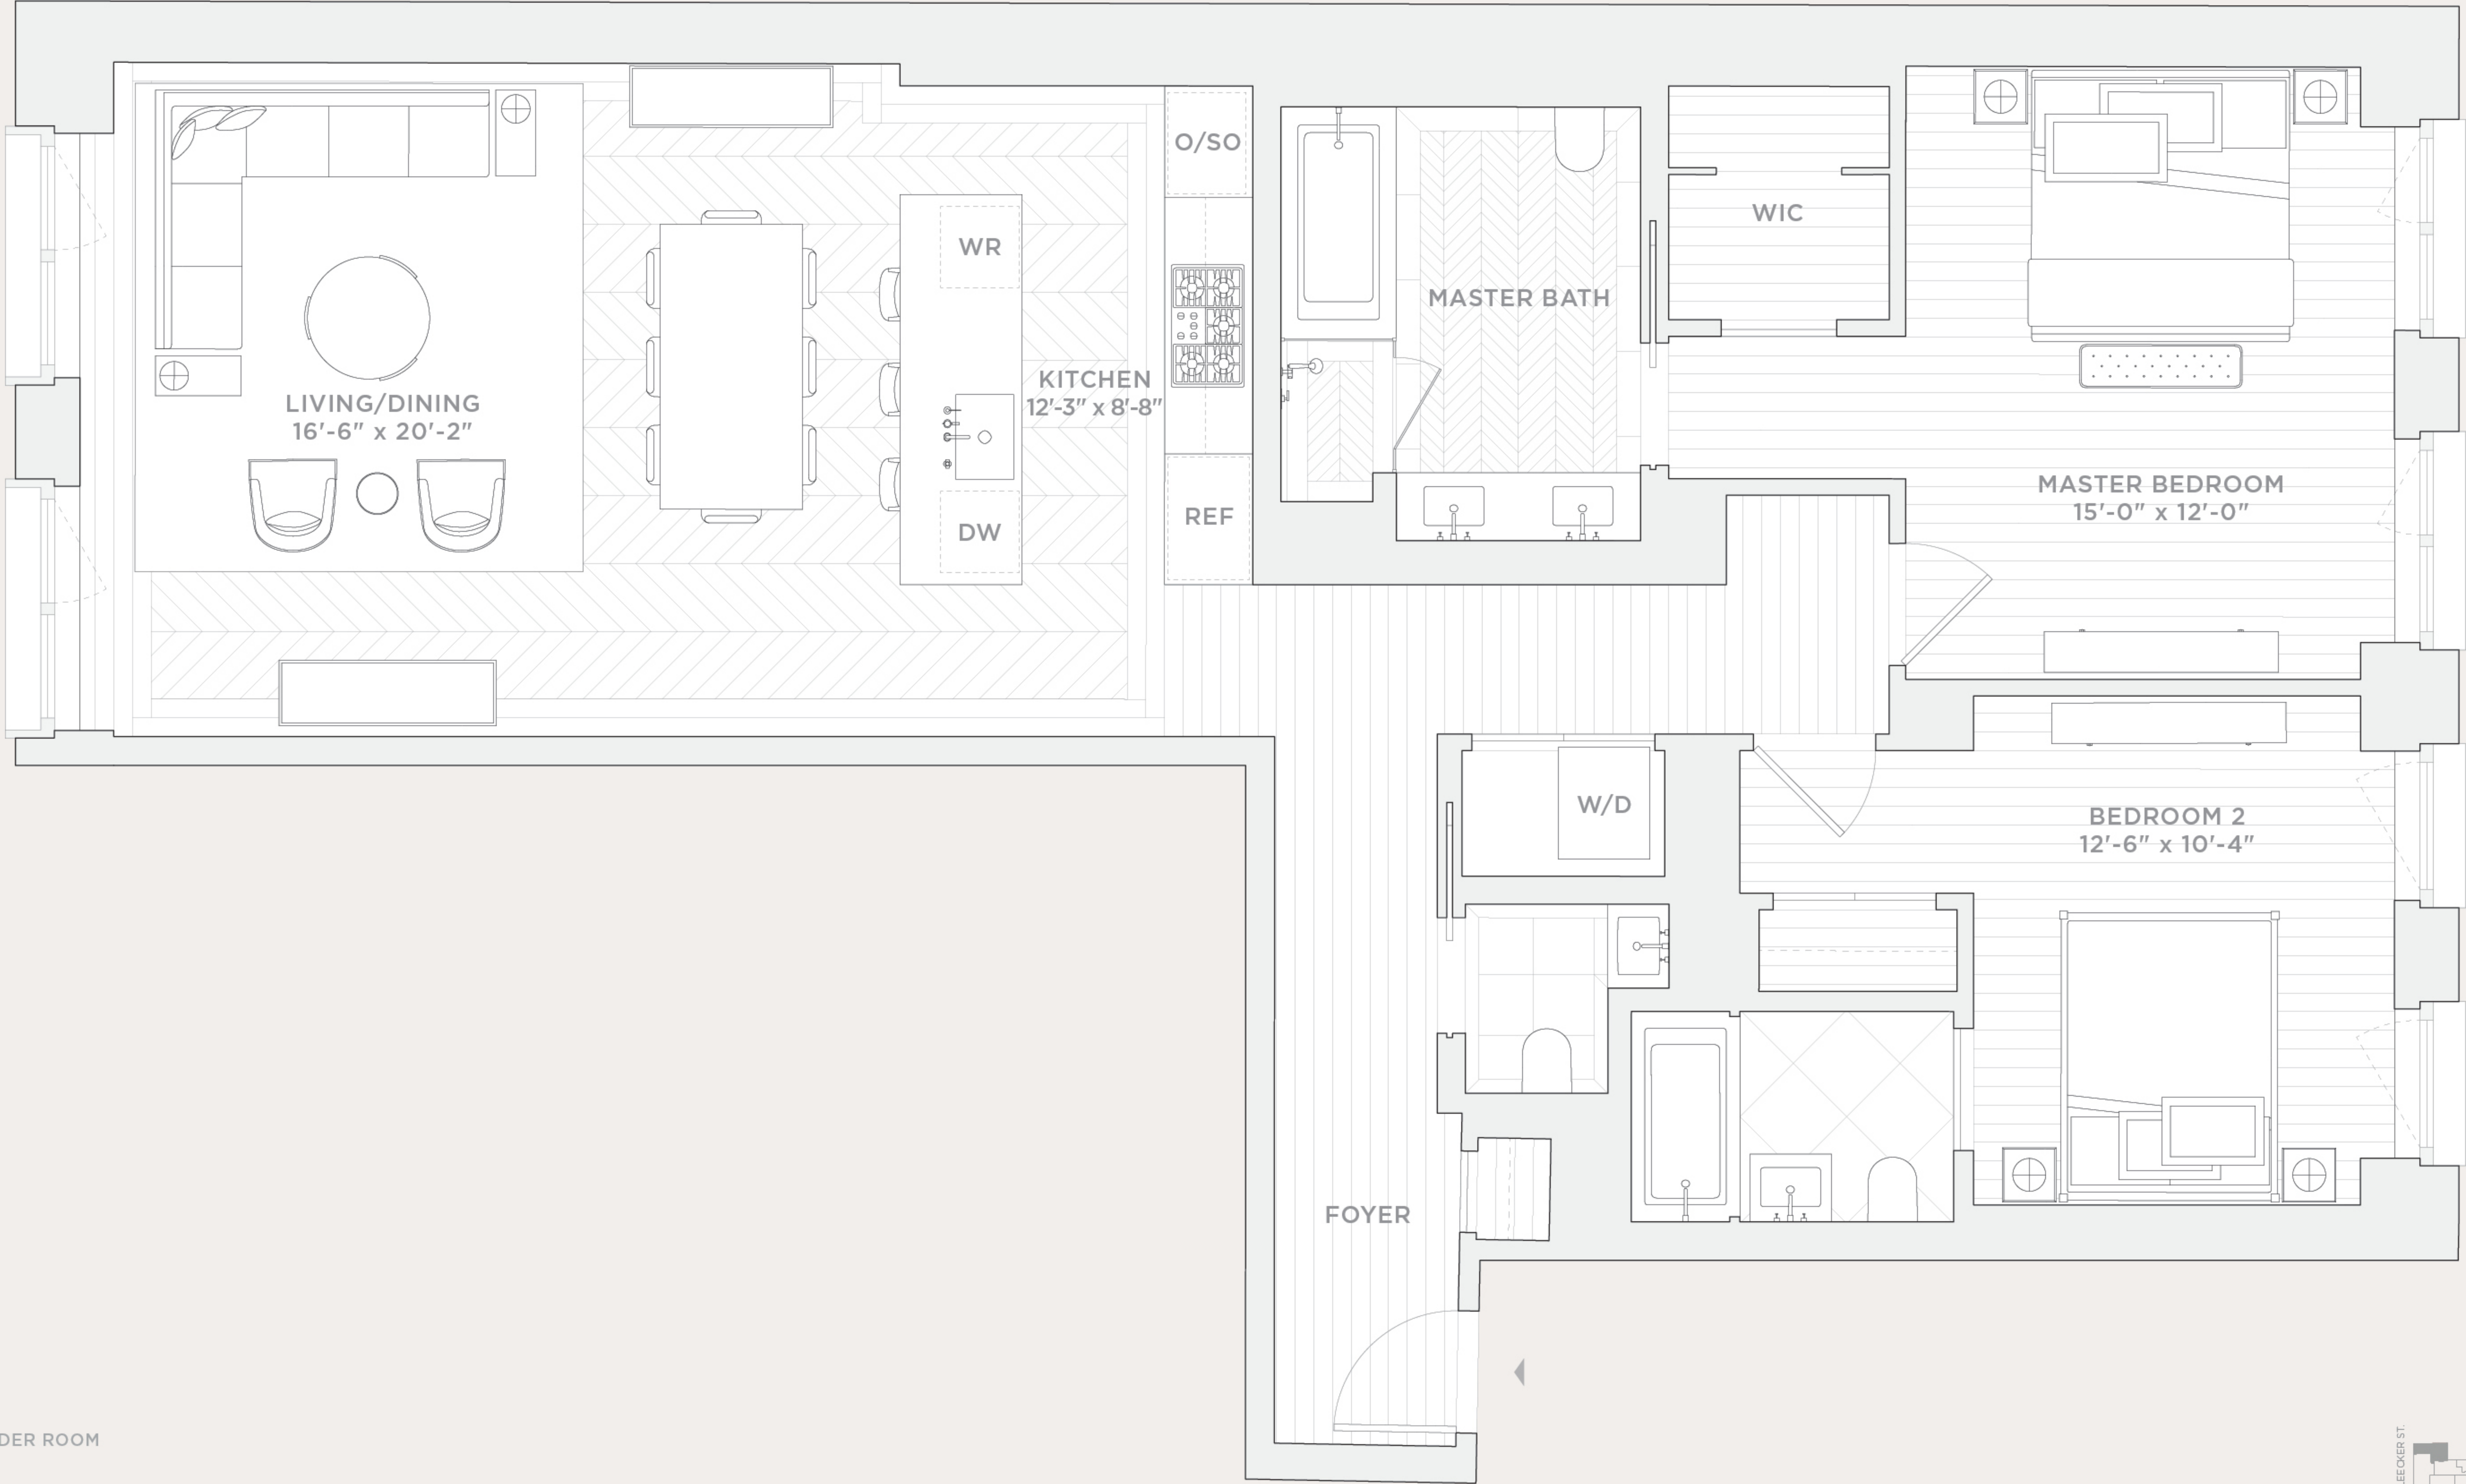

# 40 BLEECKER

*Noho*

RESIDENCE  
**3-9A**

2 BEDROOMS | 2 BATHROOMS | 1 POWDER ROOM  
1,506 SQ.FT. | 140 SQ.M.