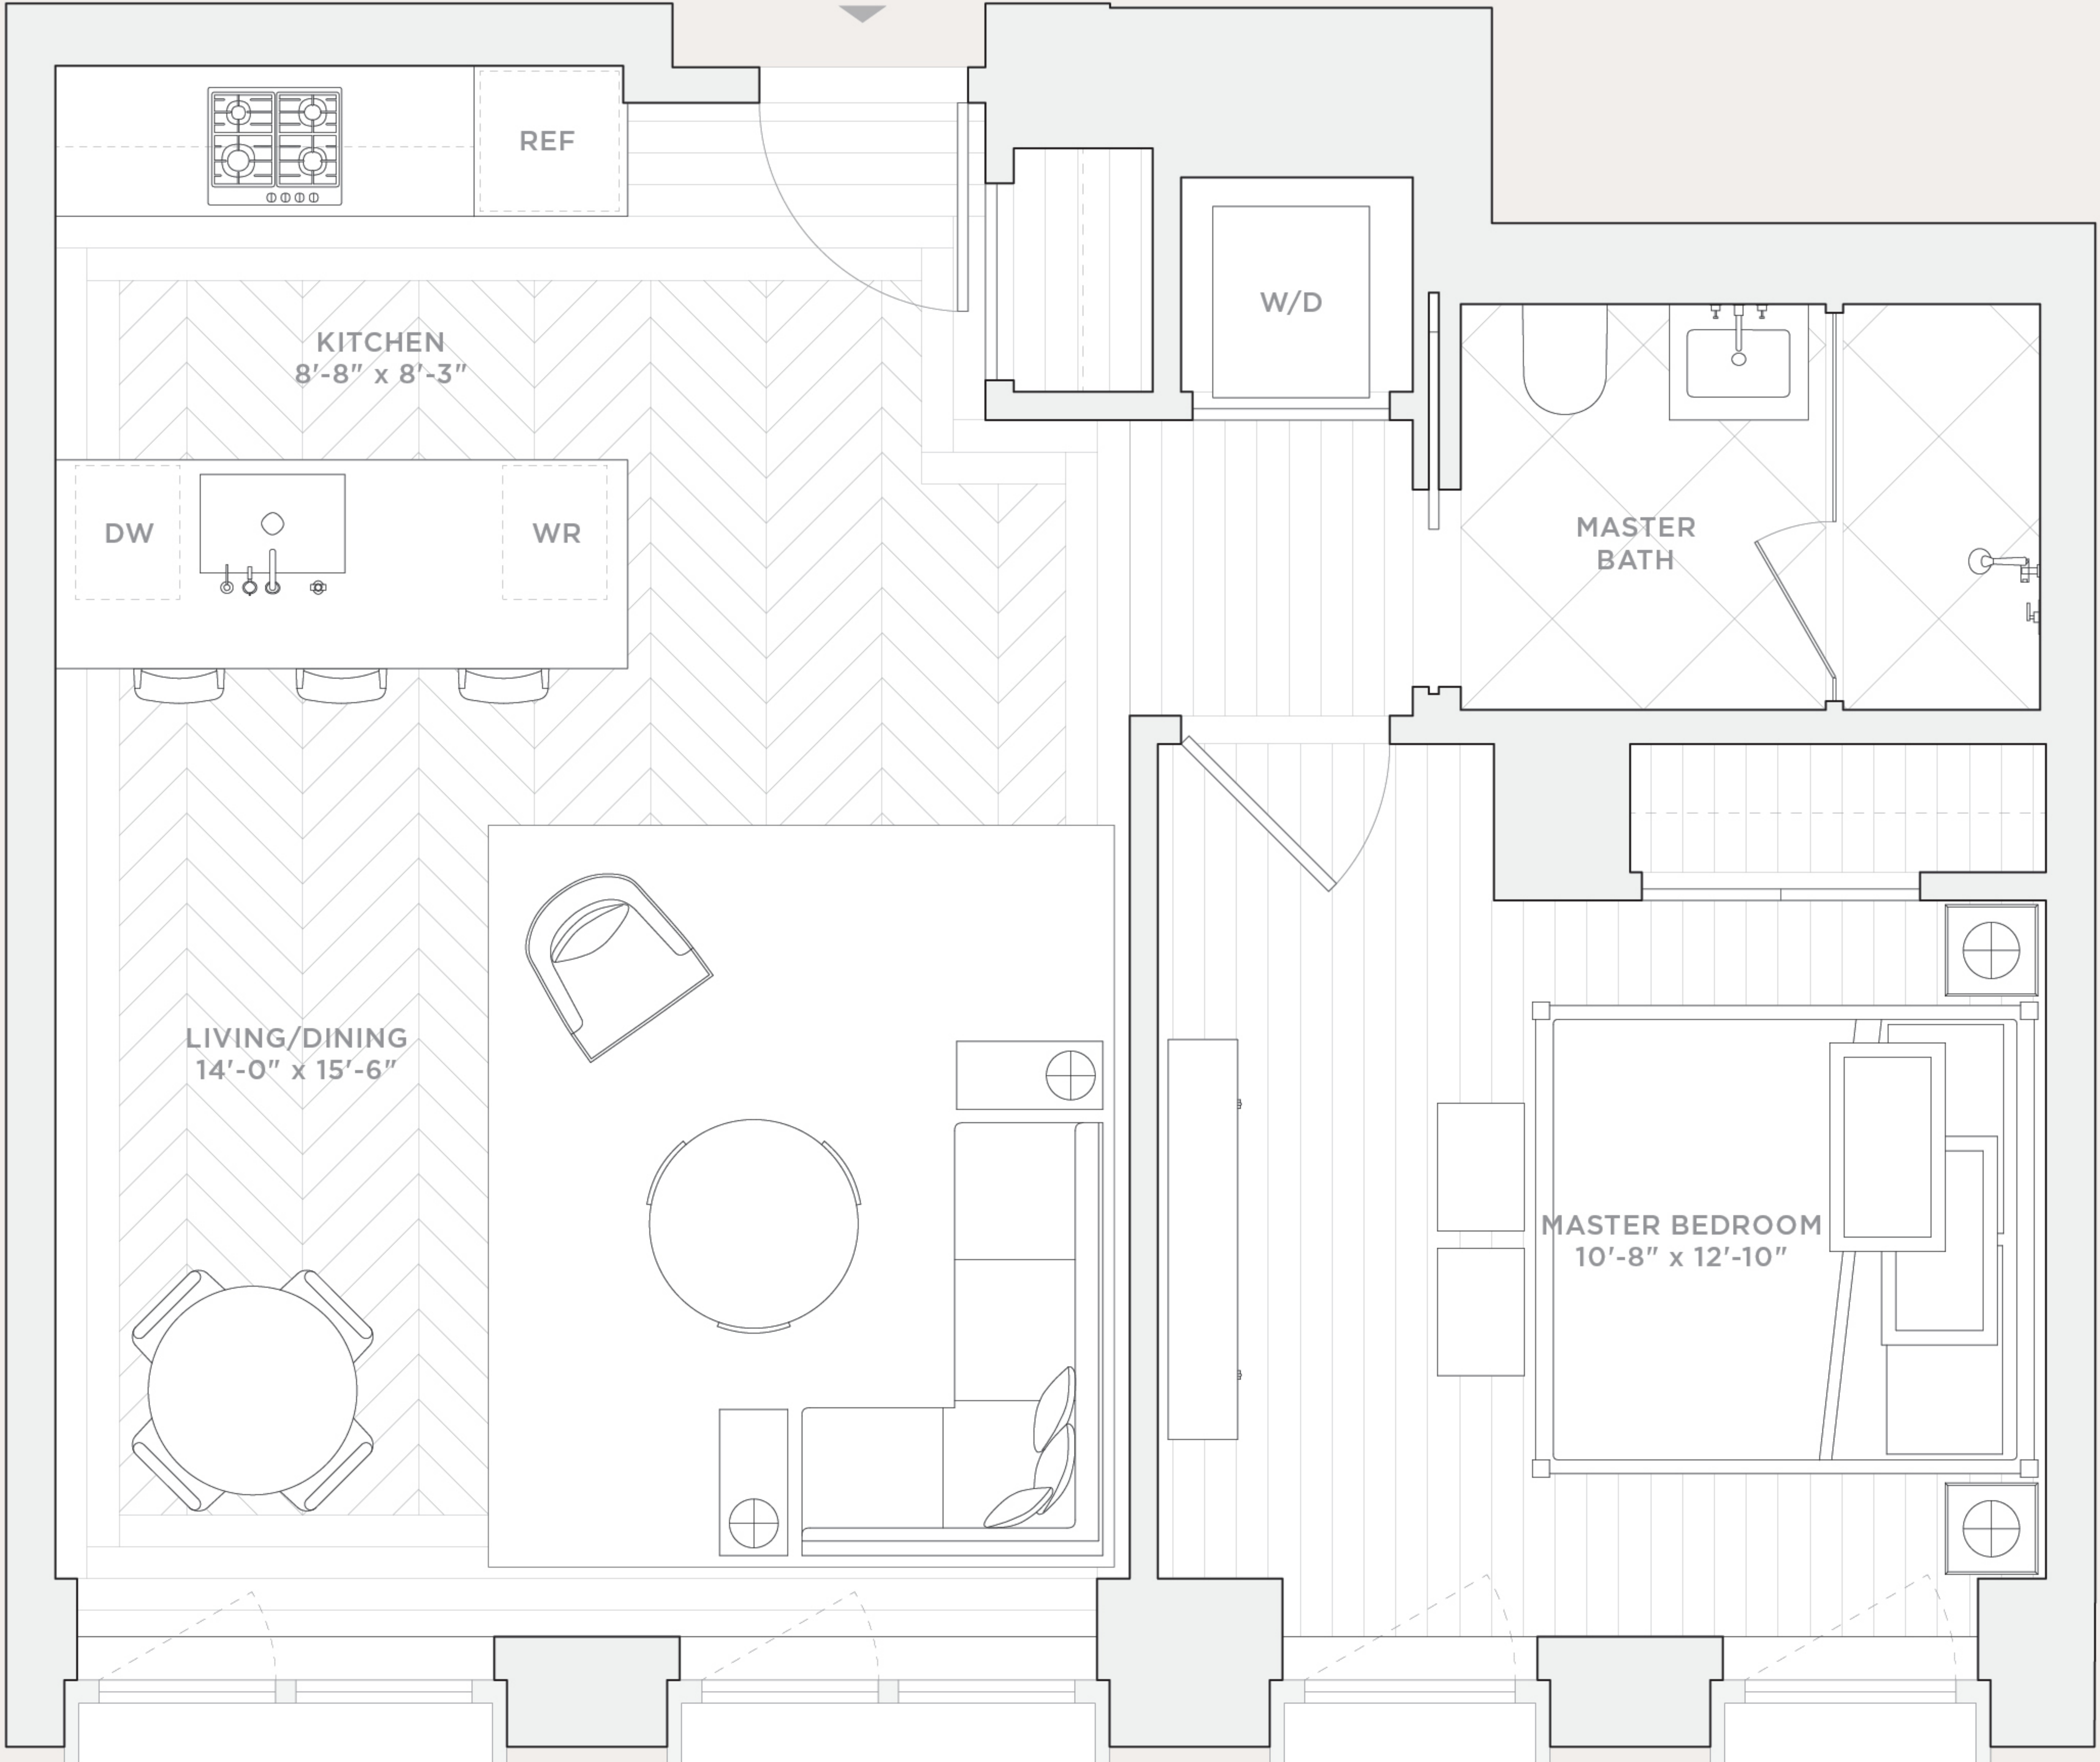

40 BLEECKER

Noho

RESIDENCE
2-5E

1 BEDROOM | 1 BATHROOM
695 SQ.FT. | 64.6 SQ.M.